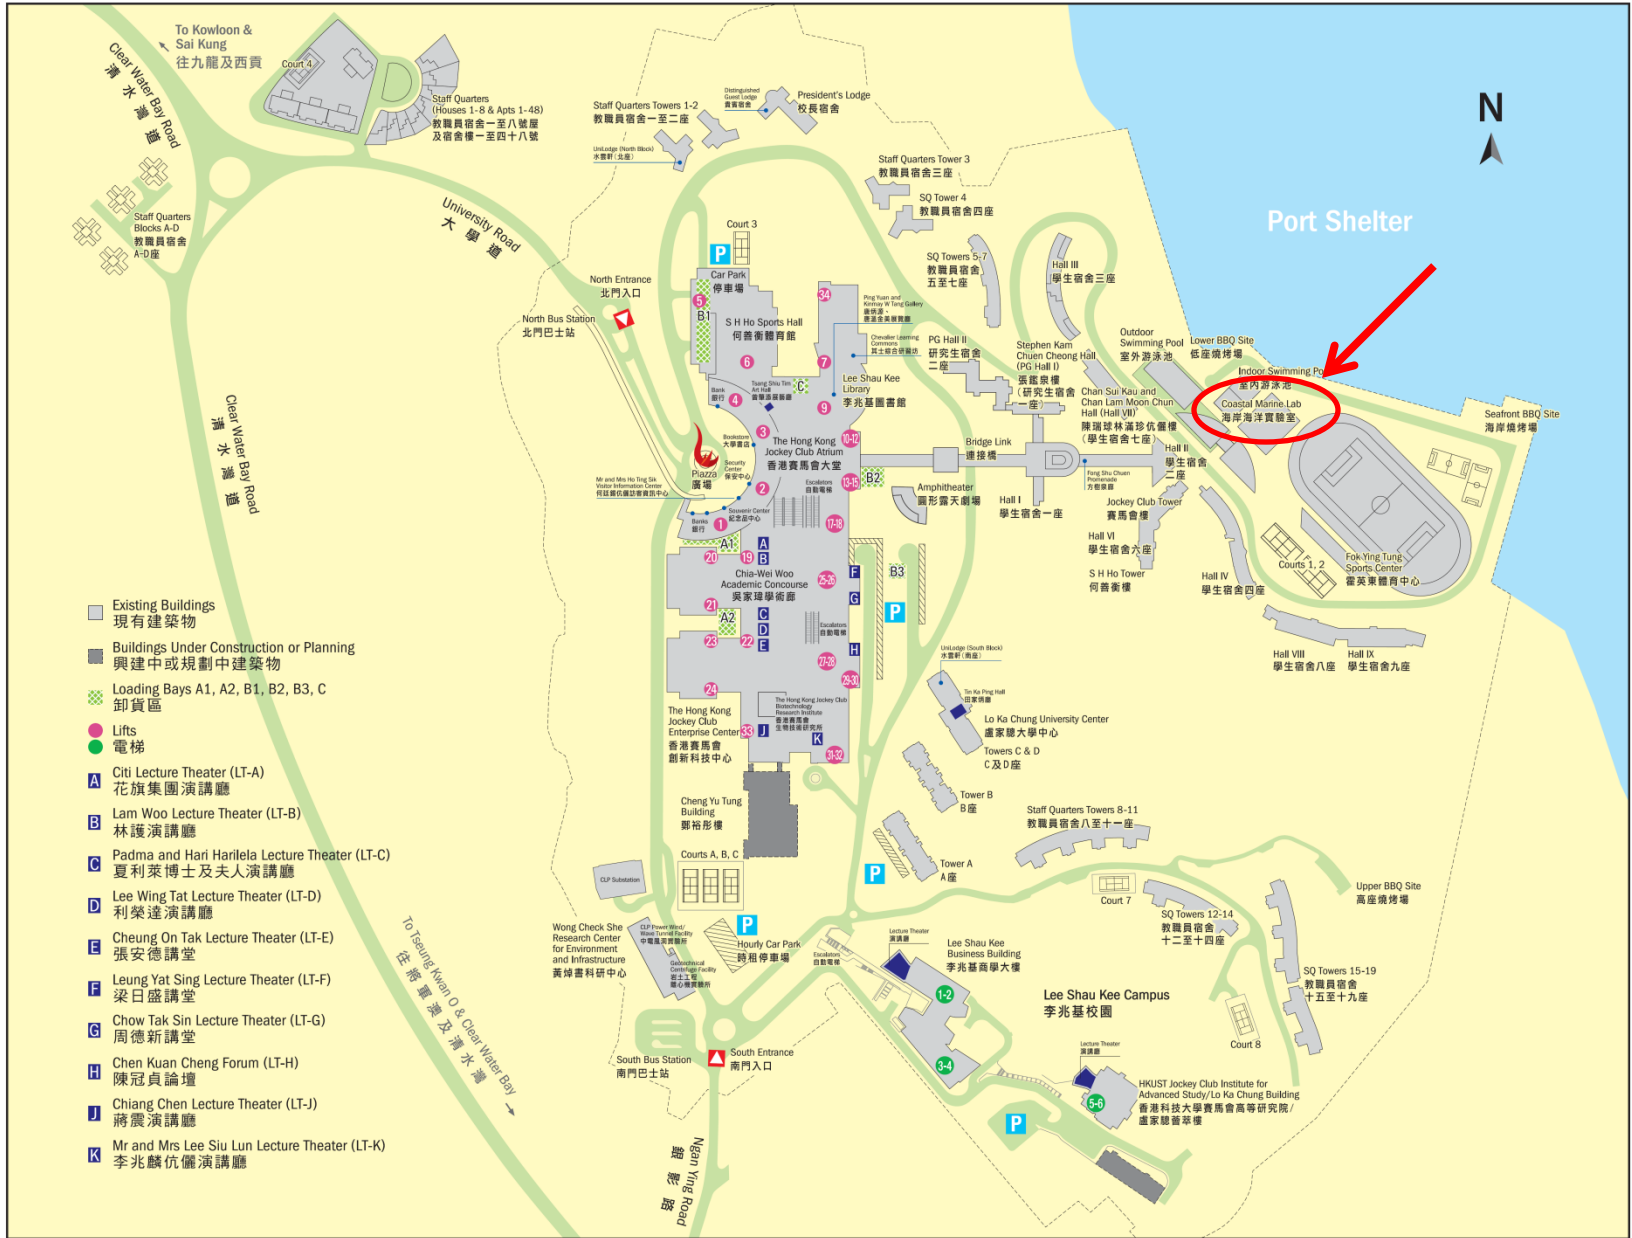

CAMPUS MAP

THE HONG KONG UNIVERSITY OF SCIENCE AND TECHNOLOGY

- Existing Buildings
現有建築物
- Buildings Under Construction or Planning
興建中或規劃中建築物
- Loading Bays A1, A2, B1, B2, B3, C
卸貨區
- Lifts
電梯
- Citi Lecture Theater (LT-A)
花旗集團演講廳
- Lam Woo Lecture Theater (LT-B)
林護演講廳
- Padma and Hari Harilela Lecture Theater (LT-C)
夏利柔博士及夫人演講廳
- Lee Wing Tat Lecture Theater (LT-D)
利榮達演講廳
- Cheung On Tak Lecture Theater (LT-E)
張安德講堂
- Leung Yat Sing Lecture Theater (LT-F)
梁日盛講堂
- Chow Tak Sin Lecture Theater (LT-G)
周德新講堂
- Chen Kuan Cheng Forum (LT-H)
陳冠貞論壇
- Chiang Chen Lecture Theater (LT-J)
蔣震演講廳
- Mr and Mrs Lee Siu Lun Lecture Theater (LT-K)
李兆麟伉儷演講廳